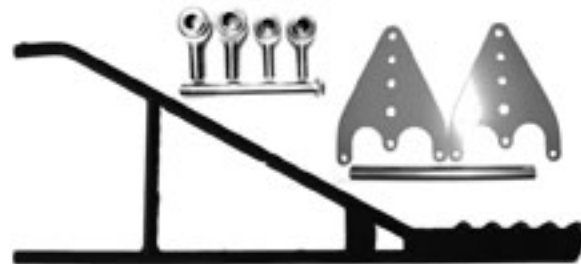

REAR SUSPENSION

ALUMINUM WELDED BIRDCAGES
LEFT SILVER
RIGHT SILVER

BEARING ALUMINUM BIRDCAGES
LEFT SILVER
RIGHT SILVER

J-BAR FRAME SLIDER

LONG J-BAR FRAME SLIDER

6TH COIL ASSEMBLY

**ADJUSTABLE
STEEL J-BAR**

**ALUMINUM
ADJUSTABLE J-BAR**

ADJUSTABLE LIFT BAR

BRAKE CLAMP

6TH COIL MOUNT