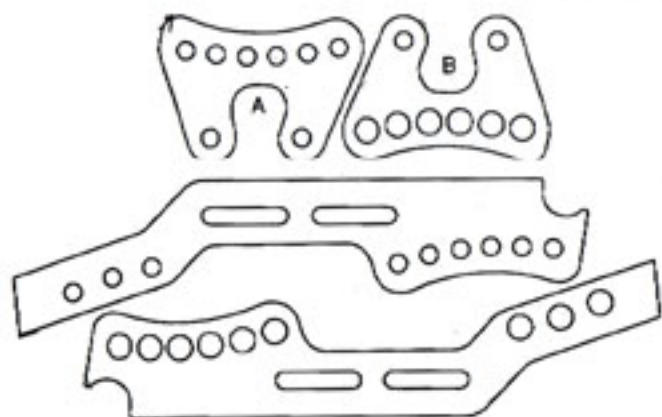

4-LINK BRACKETS

NEW LR 4-LINK BRACKET WITH LONGER LR BOTTOM ROD OPTION

2" 3 HOLE TALL

1-3/4" 3-HOLE TALL

2" 6-HOLE SHORT

1-3/4" 6-HOLE TALL

2" 6-HOLE TALL

UPPER REAR LR SHORT BRACKET

RACK MOUNT

A-FRAME GUSSET

LEFT SHOCK MT. RIGHT SHOCK MT.

BRAKE PEDAL PLATE